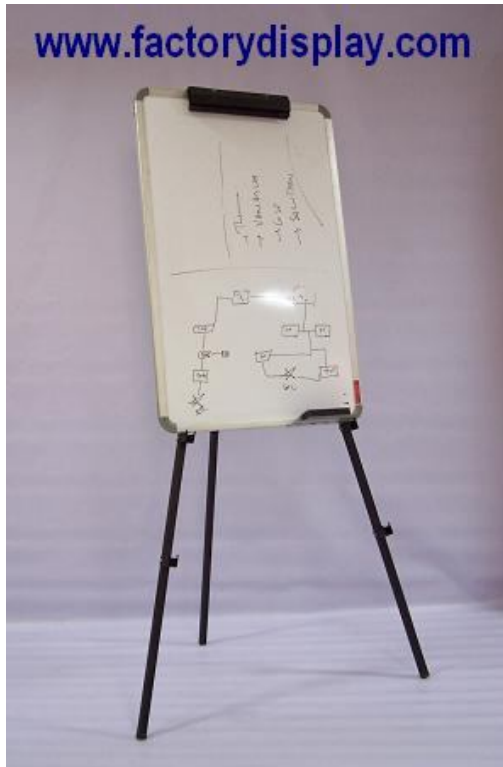

Flip Chart Board

The flipchart is an extremely useful means of communication and an especially suitable solution for situations in which you need to record information. Information can be prepared beforehand at your convenience leaving your attention free, during the presentation, for your audience. The flip chart board features an Aluminum framed white board along with a spring-loaded clip. The board rests on a neat looking tripod folding easel. The easel is powder coated in black color.

Standard Sizes

Flip Chart Board –

- a. Size – 24" x 36" – approximately – 60cms x 90 cms
- b. Size – 36" x 48" – approximately – 90cms x 120 cms

Both the sizes are supplied with the following free attachments:

1. White board of the said size
2. Folding Tripod Stand - Powder coated in Black colour – (Collapsible Easel Optional)
3. One spring loaded flip chart clip
4. One White board marker
5. One Duster
6. One Tray
7. One "Catch-It" attachment for clip on pen
8. One "Hold-It" attachment for holding simple papers