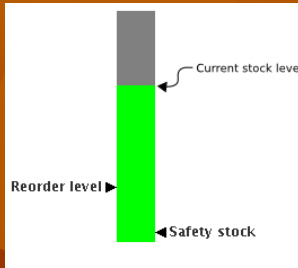

Applications of the G-BOX Digital Sign:

Warehouse Real-time Inventory display

Dynamic fixing of Reorder / Safety levels