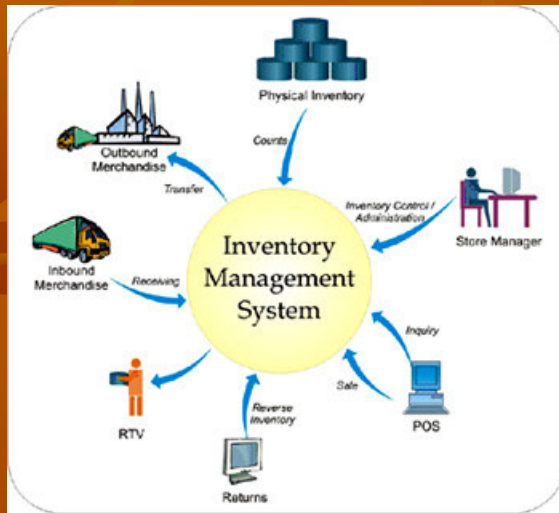

<http://www.factorydisplay.com>

Applications of the G-BOX Digital Sign:

Warehouse Real-time Inventory display

Show Minimum, Reorder, Maximum Levels on screen with clearly coloured markers for easy understanding and fast action

Applications of the G-BOX Digital Sign:

Warehouse Real-time Inventory display

Pull real-time data from your Database

Always display live data with quick updates as stock movement happens

G-BOX.IN

Turnkey Display Solutions
factorydisplay.com